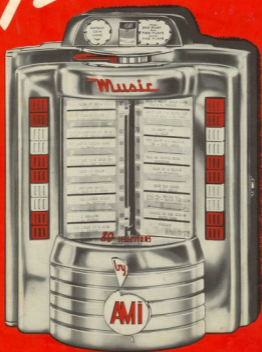

HERE -

NOW!

THE ALL NEW **AMI** 80 SELECTION **WALL**
with 5-10 and 25¢ PLA

All the Features You've Ever
Wanted to Build Your Profits
With Remote Equipment

- Simplified basic design.
- Fewer working parts.
- Tamper-proof hinged housing.
- Detachable mechanism.
- Sturdy die cast construction.
- All-round gleaming chrome finish.
- Illuminated coin drop and price of play card.
- Make selection light.

Plus ONE BUTTON PLAY

**NEW TITLE STRIP
CONVENIENCE**

- Finger-tip release and replacement of title strip holder.
- Lightning fast change with easy-insert strips.
- Title-strips and selector buttons in matched pairs for fast scanning and play.
- Double width strips cut handling time and speed title changes.
- Each strip alongside its own button.
- Self-nesting "dip pages."

SELECTION LIGHT PLUS
"THANK-YOU BUZZ"
ACKNOWLEDGES EVERY
PLAY

BOX

NEW MECHANICAL ADVANTAGES

- Easy accessibility for maintenance or service.
- Just four screws — and one electric plug — releases complete mechanism.
- Rugged, wearproof, anti-jam selector switch banks of case-hardened steel plus beryllium copper springs.
- Precision made credit unit of revolutionary design easily adapted to rate of play.
- Slug rejector face immediately at hand when box opened.
- Big capacity, portable cash box.

NEW "BAR-GRIP" BRACKET

- Rigid aluminum casing absorbs abuse and mis-handling.
- Rubber mounted to protect bar and counter surfaces.
- Combines polished and satin finishes for eye-appeal.
- Cleft sign decoration reminds patron of music at hand.
- Special clamp for easy installation of entire wall box and bar grip assembly.