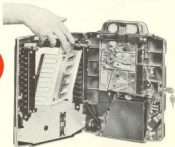

HERE -

NOW!

THE ALL NEW **AMI** 80 SELECTION **WALL**
with 5-10 and 25¢ PLA

All the Features You've Ever
Wanted to Build Your Profits
With Remote Equipment

- Simplified basic design.
- Fewer working parts.
- Tamper-proof hinged housing.
- Detachable mechanism.
- Sturdy die cast construction.
- All-round gleaming chrome finish.
- Illuminated coin drop and price of play card.
- Make selection light.

Plus ONE BUTTON PLAY

**NEW TITLE STRIP
CONVENIENCE**

- Finger-tip release and replacement of title strip holder.
- Lightning fast change with easy-insert strips.
- Title-strips and selector buttons in matched pairs for fast scanning and play.
- Double width strips cut handling time and speed title changes.
- Each strip alongside its own button.
- Self-nesting "dip pages."

SELECTION LIGHT PLUS
"THANK-YOU BUZZ"
ACKNOWLEDGES EVERY
PLAY

BOX

NEW MECHANICAL ADVANTAGES

- Easy accessibility for maintenance or service.
- Just four screws — and one electric plug — releases complete mechanism.
- Rugged, wearproof, anti-jam selector switch banks of case-hardened steel plus beryllium copper springs.
- Precision made credit unit of revolutionary design easily adapted to rate of play.
- Slug rejector face immediately at hand when box opened.
- Big capacity, portable cash box.

NEW "BAR-GRIP" BRACKET

- Rigid aluminum casing absorbs abuse and mis-handling.
- Rubber mounted to protect bar and counter surfaces.
- Combines polished and satin finishes for eye-appeal.
- Cleft sign decoration reminds patron of music at hand.
- Special clamp for easy installation of entire wall box and bar grip assembly.